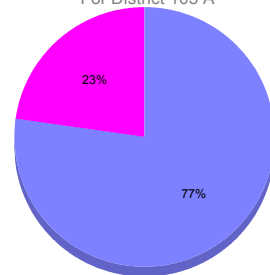

Membership Results 2011-2012

Goal, New, Dropped, Gain/Loss

Comparison of Membership Gain/Loss

Current Year Compared to the Previous Year

Gender Comparison 2010-2011

For District 105 A

Oct/Nov/Dec
■ Male ■ Female