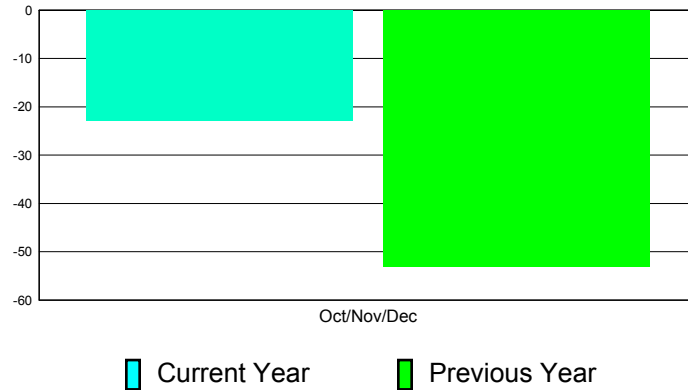

Comparison of Membership Gain/Loss

Current Year Compared to the Previous Year