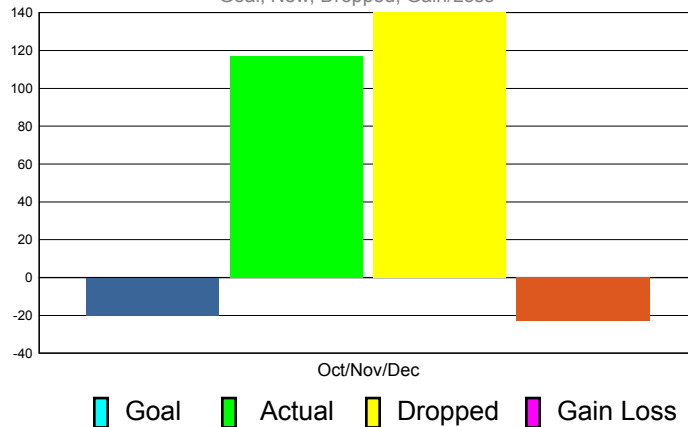

Membership Results 2011-2012

Goal, New, Dropped, Gain/Loss