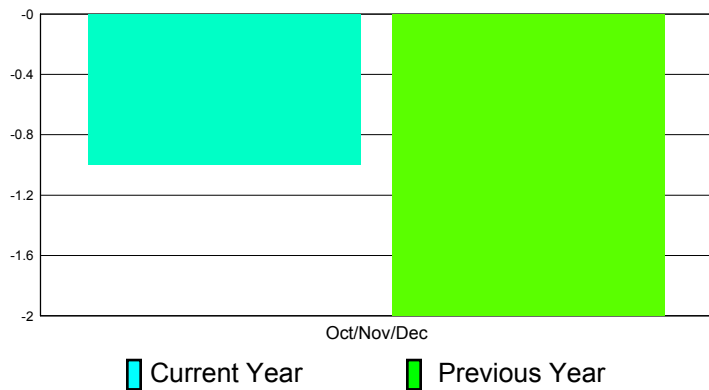

GMT Reports for District (or Undistricted) **District 105 A**

GMT: HOWARD PATRICK LEE

Location: ENGLAND

GMT CA: 4

CLUBS

**Club Results
2011-2012**

**Clubs
2010-2011**

Month	New Club Goal	Actual New Clubs	Actual Dropped Clubs	Gain/Loss of Clubs	Gain/Loss of Clubs
Oct/Nov/Dec	1	1	2	-1	-2
Totals	1	1	2	-1	-2

Club Results 2011-2012

Goal, New, Dropped, Gain/Loss

Comparison of Club Gain/Loss

Current Year Compared to the Previous Year

YTD Status Quo Clubs 2010-2011

Status Quo Clubs Compared to Status Quo Members

MEMBERSHIP