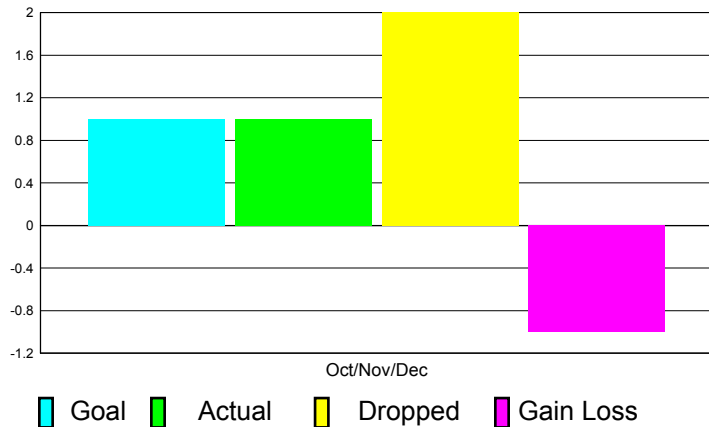

GMT Reports for District (or Undistricted) **District 105 A**

GMT: HOWARD PATRICK LEE

Location: ENGLAND

GMT CA: 4

CLUBS

**Club Results
2011-2012**

**Clubs
2010-2011**

Month	New Club Goal	Actual New Clubs	Actual Dropped Clubs	Gain/Loss of Clubs	Gain/Loss of Clubs
Oct/Nov/Dec	1	1	2	-1	-2
Totals	1	1	2	-1	-2

Club Results 2011-2012

Goal, New, Dropped, Gain/Loss

Comparison of Club Gain/Loss

Current Year Compared to the Previous Year

YTD Status Quo Clubs 2010-2011

Status Quo Clubs Compared to Status Quo Members

MEMBERSHIP